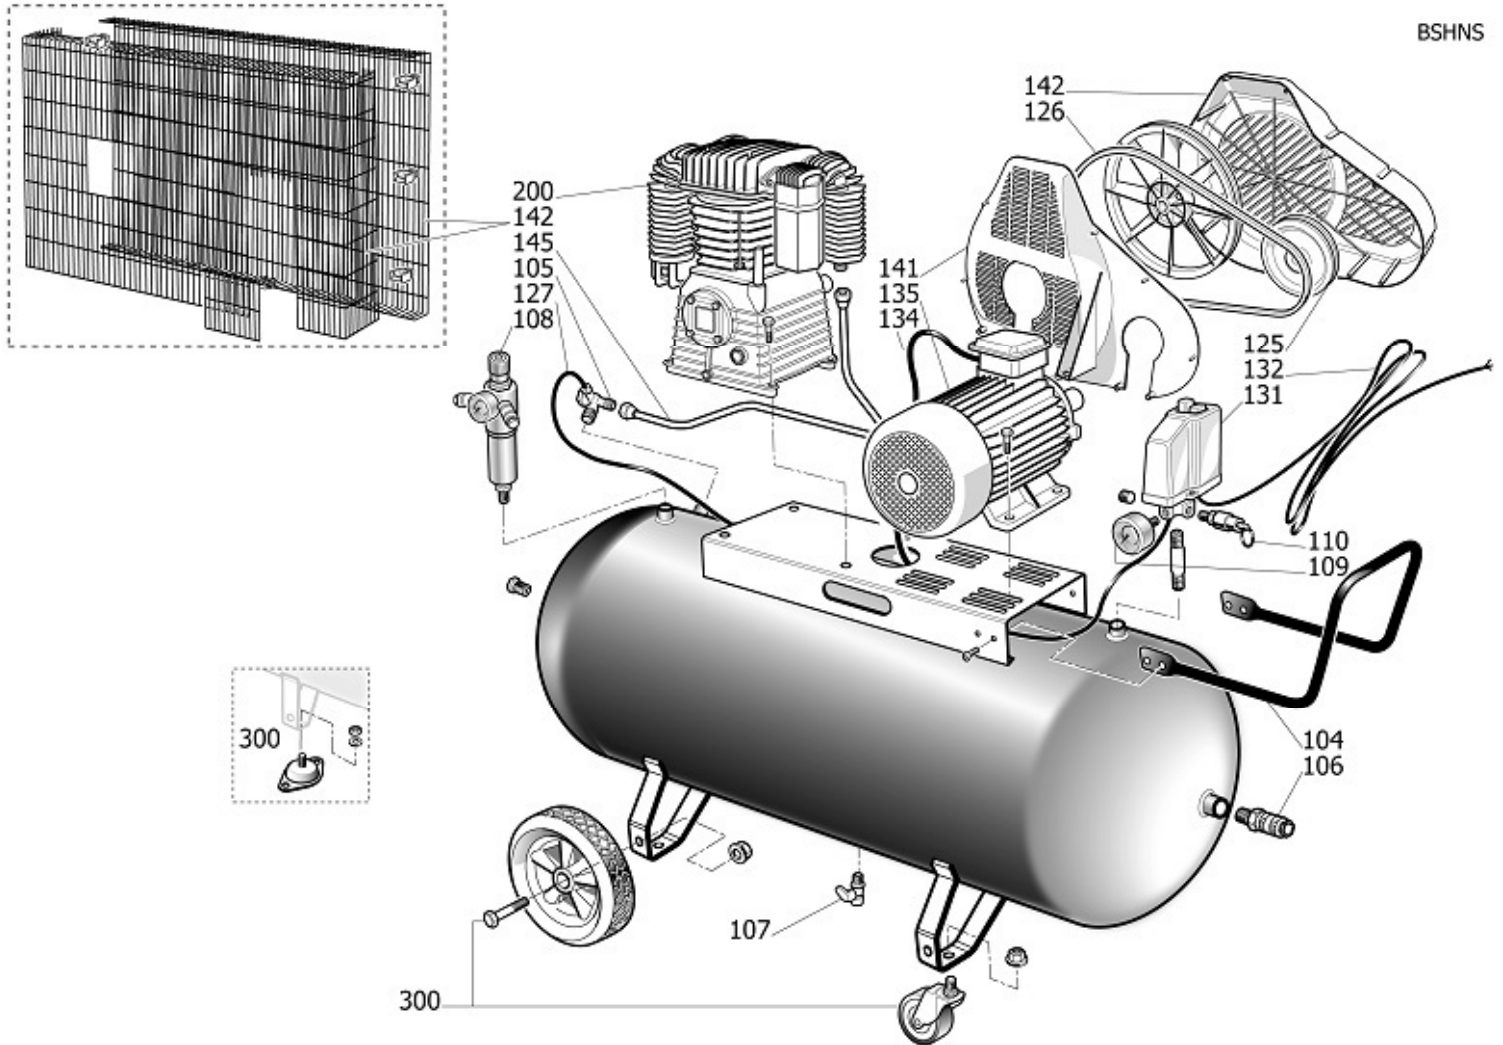

BSHNS

Pos	Component	MU	Multiplier
105	4101335	PZ	1,0
106	9047089	PZ	1,0
107	9047079	PZ	1,0
109	9052271	PZ	1,0
110	9049305	PZ	1,0
112	4101334	PZ	1,0
125	9076607	PZ	1,0
126	9075879	PZ	1,0
127	9270046	MT	1,4
131	\$12800270	PZ	1,0
132	9065874	PZ	1,0
134	9065413	PZ	1,0
135	847S01A	PZ	1,0
142	834302A	PZ	1,0
145	9043981	PZ	1,0
200	SL0000A	PZ	1,0
300	9420592	PZ	1,0

ASLKT

Pos Component

MU

Multiplier

Pos	Component	MU	Multiplier
1	\$33102030 CARTER	PZ	1,0
2	\$31602020SGL CILINDRO	PZ	1,0
3	SL61400 CABEZAL	PZ	1,0
4	P021804 ARBOL	PZ	1,0
26	\$30402740 TAPA DELANTERA	PZ	1,0
27	\$30402800 SOPORTE TRASERO CARCASA	PZ	1,0
29	\$31002680 VOLANTE	PZ	1,0
30	\$30302140 RODAMIENTO 6206 C3	PZ	2,0
32	\$36531150 INDICADOR ACEITE	PZ	1,0
34	\$30302150 JUNTA	PZ	1,0
35	\$37403780 TORNILLO VOLANTE	PZ	1,0
36	\$37502450 ARANDELA VOLANTE	PZ	1,0
408	9434N01 MPK ELEM.FILTR.EXA K17-K50	PZ	1,0
417	\$36531140 TAPON ACEITE	PZ	1,0
418	\$12505950 KIT TAPPO SFIATO	PZ	1,0
900	9434A14 MPK PIASTRA VALVOLE K30	PZ	1,0
901	9434B18 MPK PISTONE-BIELLA K30	PZ	1,0
908	9434E07 MPK COLLETTORE K30	PZ	1,0
909	9434F15 MPK GUARNIZIONI K30	PZ	1,0
911	9434M01 KIT FILTRO AIRE	PZ	1,0
912	9434C17 MPK SEGMENTI K30	PZ	1,0
	9434D03 MPK COLL.INTERMEDIO K30-60		
	9434H07 MPK MANUT.PV K30-K60		