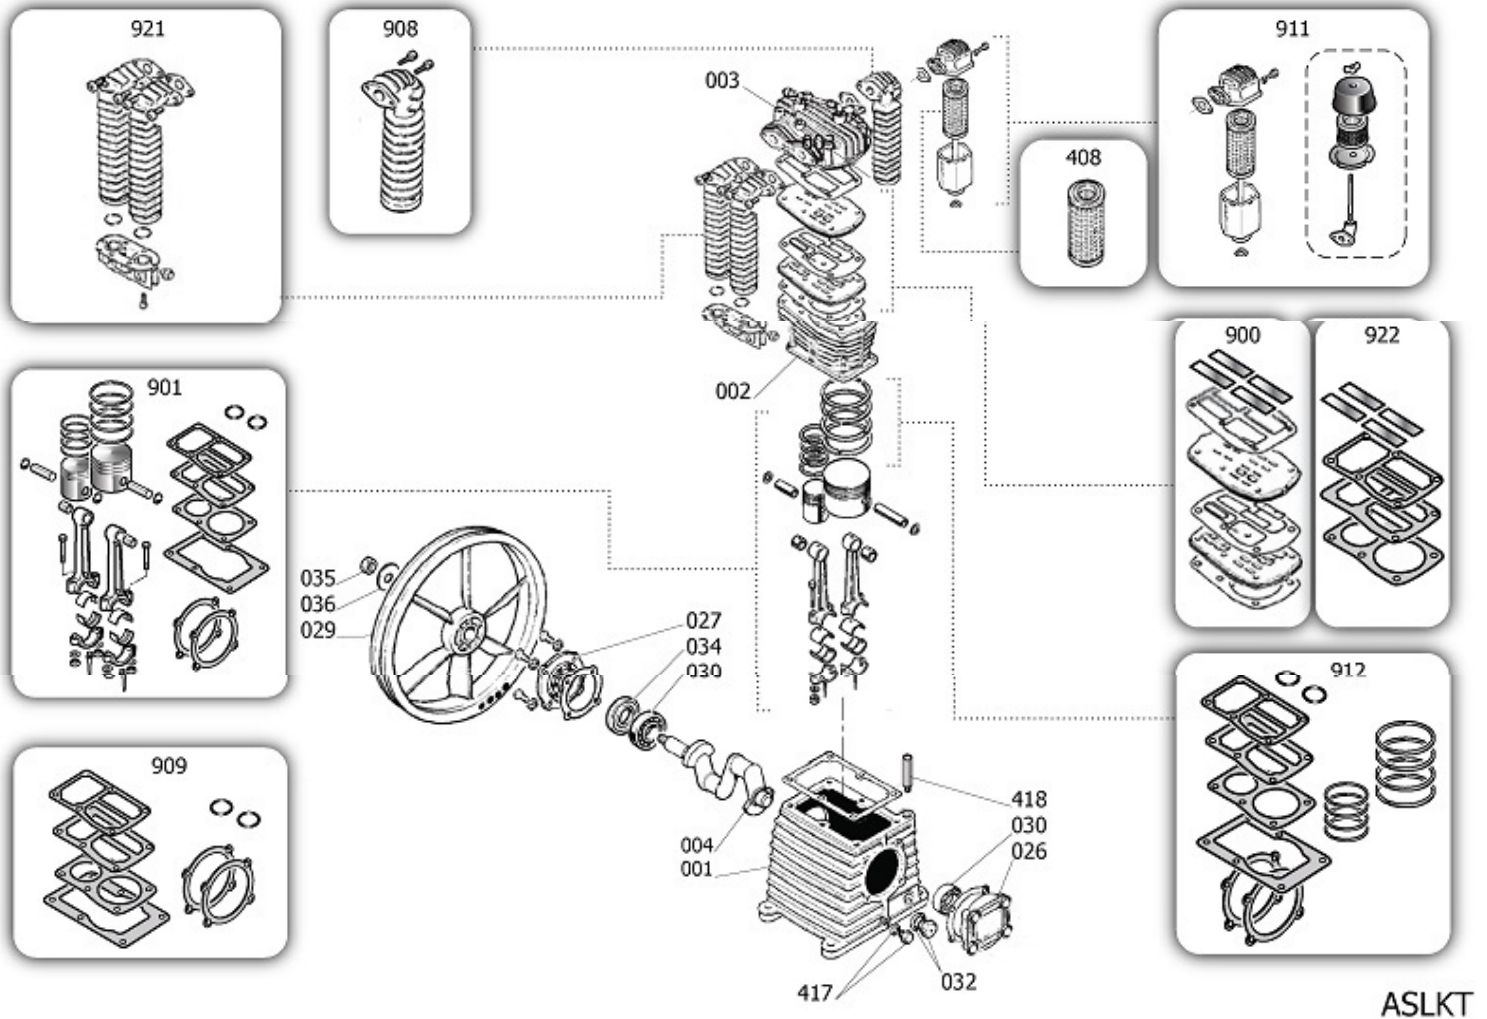

BSHNS

Pos	Component	MU	Multiplier
105	4101335	PZ	1,0
106	9047089	PZ	1,0
107	9047079	PZ	1,0
109	9052271	PZ	1,0
110	9049305	PZ	1,0
112	4101334	PZ	1,0
125	9076607	PZ	1,0
126	9075879	PZ	1,0
127	9270046	MT	1,4
131	\$12800270	PZ	1,0
132	9065874	PZ	1,0
134	9065413	PZ	1,0
135	847S01A	PZ	1,0
142	834302A	PZ	1,0
145	9043981	PZ	1,0
200	SL0000A	PZ	1,0
300	9420592	PZ	1,0

ASLKT

Pos Component

MU

Multiplier

Pos	Component	MU	Multiplier
1	\$33102030 CARTER	PZ	1,0
2	\$31602020SGL CILINDRO	PZ	1,0
3	SL61400 CABEZAL	PZ	1,0
4	P021804 ARBOL	PZ	1,0
26	\$30402740 TAPA DELANTERA	PZ	1,0
27	\$30402800 SOPORTE TRASERO CARCASA	PZ	1,0
29	\$31002680 VOLANTE	PZ	1,0
30	\$30302140 RODAMIENTO 6206 C3	PZ	2,0
32	\$36531150 INDICADOR ACEITE	PZ	1,0
34	\$30302150 JUNTA	PZ	1,0
35	\$37403780 TORNILLO VOLANTE	PZ	1,0
36	\$37502450 ARANDELA VOLANTE	PZ	1,0
408	9434N01 MPK ELEM.FILTR.EXA K17-K50	PZ	1,0
417	\$36531140 TAPON ACEITE	PZ	1,0
418	\$12505950 KIT TAPPO SFIATO	PZ	1,0
900	9434A14 MPK PIASTRA VALVOLE K30	PZ	1,0
901	9434B18 MPK PISTONE-BIELLA K30	PZ	1,0
908	9434E07 MPK COLLETTORE K30	PZ	1,0
909	9434F15 MPK GUARNIZIONI K30	PZ	1,0
911	9434M01 KIT FILTRO AIRE	PZ	1,0
912	9434C17 MPK SEGMENTI K30	PZ	1,0
	9434D03 MPK COLL.INTERMEDIO K30-60		
	9434H07 MPK MANUT.PV K30-K60		